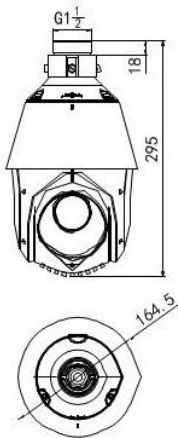

## 2MP H.265 20X Network IR PTZ Dome Camera

<b>Model</b>	<b>DS-2DE4220IW-D</b>
<b>Camera Module</b>	
Image Sensor	1/2.8" Progressive Scan CMOS
Min. Illumination	F1.6, AGC On: Color: 0.05 lux, B/W : 0.01 lux, 0 lux with IR
Max. Image Resolution	1920 × 1080
Focal Length	4.7-94.0mm, 20x
Digital Zoom	16X
Zoom Speed	Approx.3s(Optical Wide~Tele)
Angle of View	58.3-3.2 degree (Wide~Tele)
Min. Working Distance	10~1,000mm(Wide~Tele)
Aperture Range	F1.6~F3.5
Focus Mode	Auto / Semiautomatic / Manual
DWDR	Support
S / N Ratio	≥ 52dB
Shutter Time	1-1/10,000s
AGC	Auto / Manual
White Balance	Auto / Manual /ATW/Indoor/Outdoor/Daylight lamp/Sodium lamp
Day & Night	IR Cut Filter
Privacy Mask	8 privacy masks programmable
Enhancement	3D DNR, Defog, HLC/BLC
<b>Pan and Tilt</b>	
Range	Pan:360° endless; Tilt: -15°~90°(Auto Flip)
Speed	Pan Manual Speed: 0.1°~80°/s, Pan Preset Speed: 80°/s Tilt Manual Speed: 0.1°~80°/s, Tilt Preset Speed: 80°/s
Number of Preset	300
Patrol	8 patrols, up to 32 presets per patrol
Park Action	Preset / Patrol / Pattern / Pan scan / Tilt scan / Random scan / Frame scan / Panorama scan
Scheduled Task	Auto scan / Frame scan / Random scan / Patrol / Pattern / Preset / Panorama scan / Tilt scan / Dome reboot / Dome adjust / Aux output
<b>Features</b>	
Detection	Intrusion detection, Line crossing detection, Motion detection
ROI encoding	Support 4 areas with adjustable levels
<b>Infrared</b>	
IR Distance	Up to 100m
IR Intensity	Automatically adjusted, depending on the zoom ratio
<b>Network</b>	
Ethernet	10Base-T / 100Base-TX, RJ45 connector
Main Stream	50Hz:25fps(1920×1080), 25fps (1280×720), 60Hz:30fps(1920×1080), 30fps (1280×720)

# DS-2DE4220IW-D

## 2MP H.265 20X Network IR PTZ

## Dimensions

Unit:mm